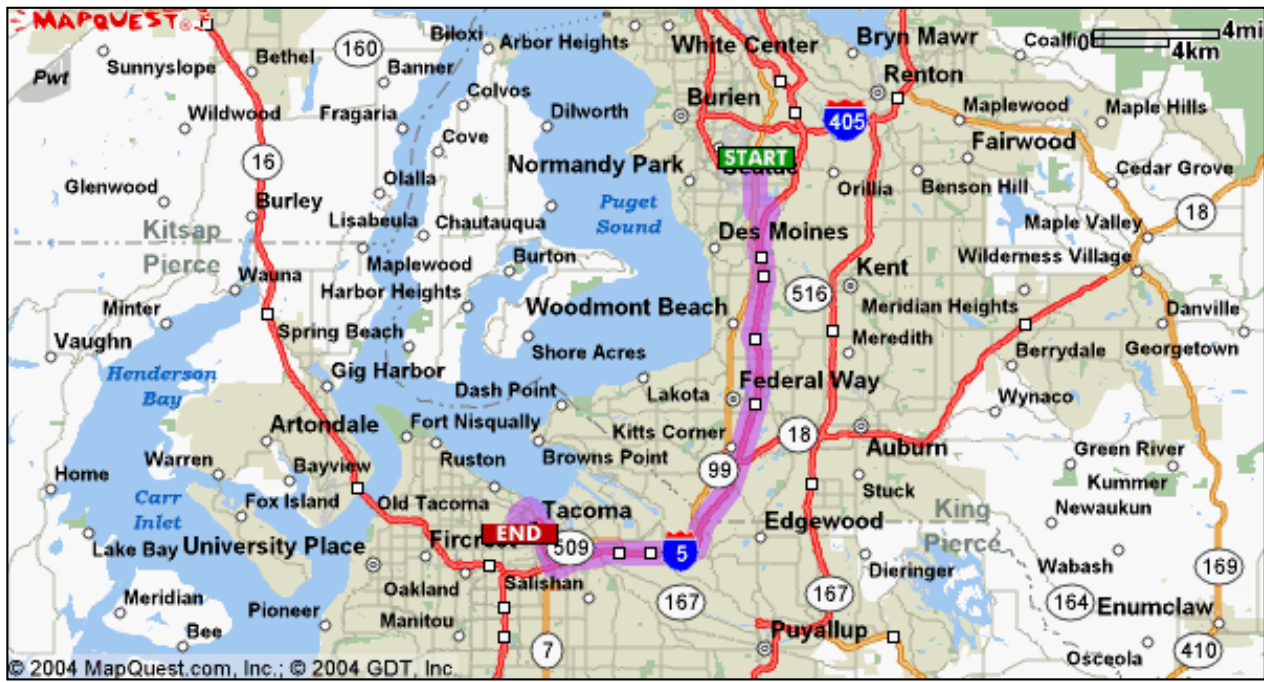

[Send To Printer](#) [Back To Directions](#)

Start: **Sea Tac International Airport** 206-431-4444
17801 International Blvd
Seatac, WA
98158 US

End: 521 Martin Luther King Jr Way
Tacoma, WA
98405-4238 US

Distance: 22.31 miles

Total Estimated Time: 29 minutes

[Seattle Area Hotels](#)

Meet or Beat Rate Guarantee on top Seattle Area **Hotels**. No Fees!
www.seattlesupersaver.com

[Find the Hotels You Want](#)

Experience the charm of a b&b w/ the amenities of a fine hotel.
www.devoemansion.com

[About these results](#)

Directions	Distance
1. Start out going SOUTH on INTERNATIONAL BLVD/PACIFIC HWY S/WA-99 toward SEA TAC AIRPORT ACC.	1.4 miles
2. Turn LEFT onto S 200TH ST.	0.4 miles
3. Merge onto I-5 S toward PORTLAND.	17.2 miles
4. Merge onto I-705 N via EXIT 133 toward CITY CENTER.	1.8 miles
5. Take the STADIUM WAY exit.	0.1 miles
6. Turn RIGHT onto STADIUM WAY S.	0.4 miles
7. Turn LEFT onto DIVISION AVE.	0.4 miles
8. Turn LEFT onto MARTIN LUTHER KING JR WAY.	0.1 miles
End at 521 Martin Luther King Jr Way, Tacoma, WA 98405-4238 US	

Start:
Sea Tac International Airport 206-431-4444
 17801 International Blvd
 Seatac, WA
 98158 US

End:
 521 Martin Luther King Jr Way
 Tacoma, WA
 98405-4238 US

Notes:

.....

[All rights reserved. Use Subject to License/ Copyright](#)